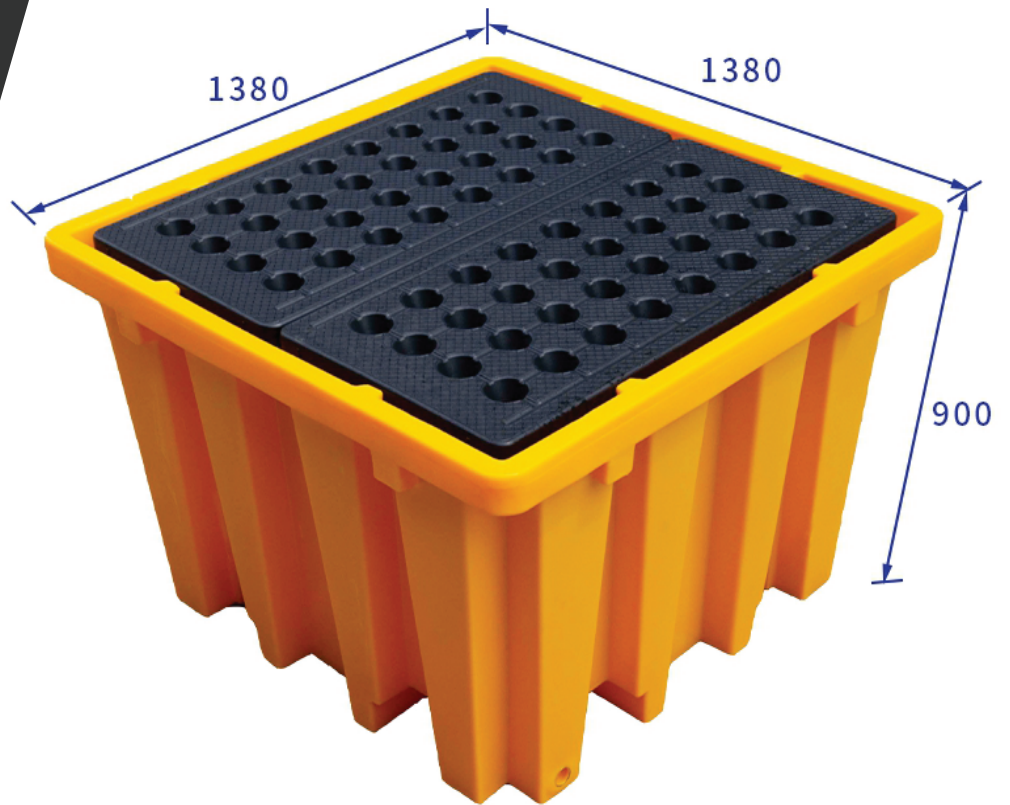

Spill Containment Pallets Series

STPIBC1 - IBC Spill Pallet

Use for IBC 1,000 -1,600 Lite

Hand lift & Fork lift access

Removable grids

Drain plug

Sump capacity 110% of total storage compliance to EPA regulations Seamless, robust design eliminate leak Polyethylene material can use with oil, chemicals include acid and corrosive. Use for IBC (1,000-1,600 Lite) for safety and environment.

MODEL STPIBC1	Length	Width	Height	Usage
	1380 mm.	1380 mm.	900 mm.	1 IBC
	Weight	Sump Capacity	Loading Capacity	Forklift/Handlift Operation
	71 kg.	1800 L	3600 kg.	YES

e-mail : info@verisafe.co.th website : www.verisafe.co.th