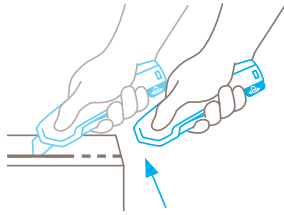

Robust ergonomic handle
(incl. soft grip)
for the toughest challenges

Blade change button
for simple and safe blade
change

21 mm cutting depth
for all common cutting
materials

Large smooth-running lever
for right and left handers

2-cutting edge blade
for a double period of use

Safety lock
for locking and
unlocking the lever

THE SAFER WAY TO CUT.

martor

MARTOR SAFETY KNIFE SECUPRO 625

SAFETY TECHNOLOGY

SECUPRO
= very high safety

Fully automatic blade retraction

The fully automatic blade retraction of the SECUPRO 625 guarantees a very high degree of safety from cut injuries. The blade withdraws into the handle immediately after leaving the material being cut. Even when the lever is still being squeezed.