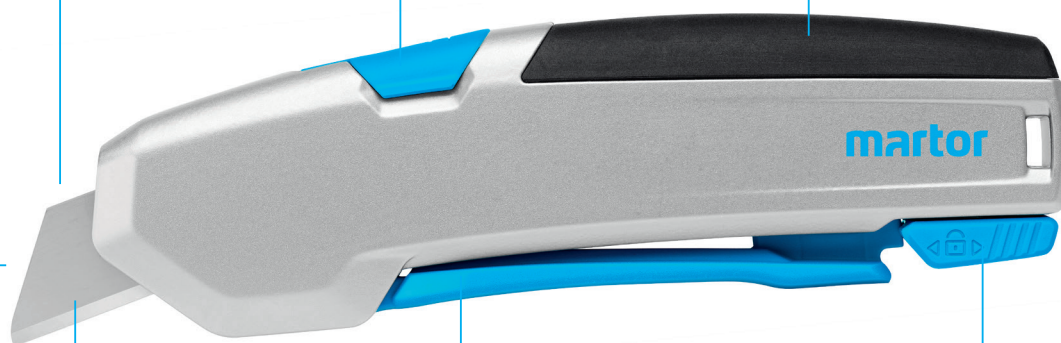

SAFETY KNIFE SECUPRO 625

ORDER NOW!

Order No.	625001.02
Knife size (L x W x H)	154 x 22 x 59 mm
Weight knife	151.0 g
Basic material	Aluminium

VERY HIGH
SAFETY

Fully automatic blade retraction
for a very high user protection

Robust ergonomic handle
(incl. soft grip)
for the toughest challenges

Blade change button
for simple and safe blade
change

21 mm cutting depth
for all common cutting
materials

Large smooth-running lever
for right and left handers

2-cutting edge blade
for a double period of use

Safety lock
for locking and
unlocking the lever

THE SAFER WAY TO CUT.

martor

MARTOR SAFETY KNIFE SECUPRO 625

SAFETY TECHNOLOGY

SECUPRO
= very high safety

Fully automatic blade retraction

The fully automatic blade retraction of the SECUPRO 625 guarantees a very high degree of safety from cut injuries. The blade withdraws into the handle immediately after leaving the material being cut. Even when the lever is still being squeezed.