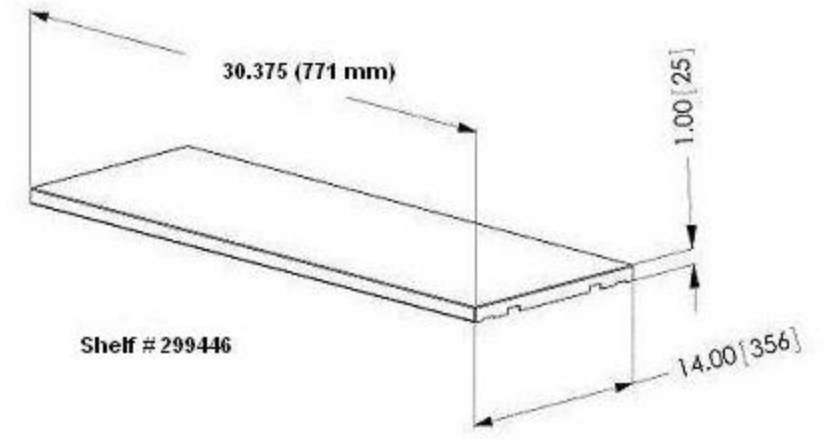

Double-Duty Storage Cabinet
 (Holds 1-30G (100L) or 1-55G(200L) and 12 5G safety cans)

25920 Roller Assembly