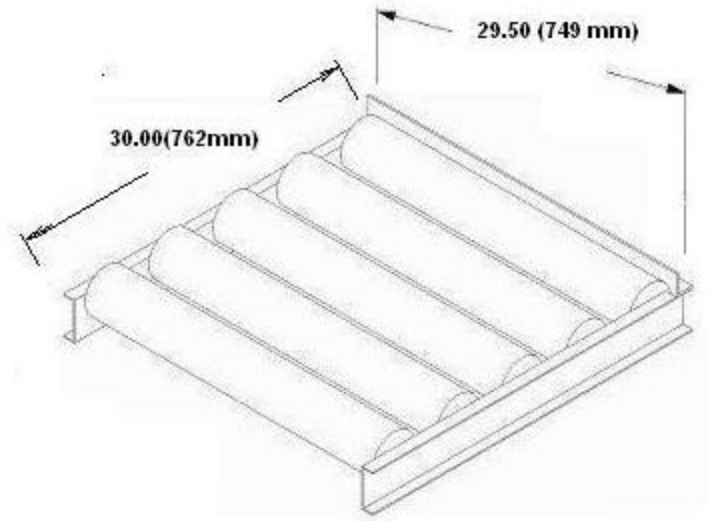

Double-Duty Storage Cabinet
 (Holds 1-30G (100L) or 1-55G(200L) and 12 5G safety cans)

25920 Roller Assembly