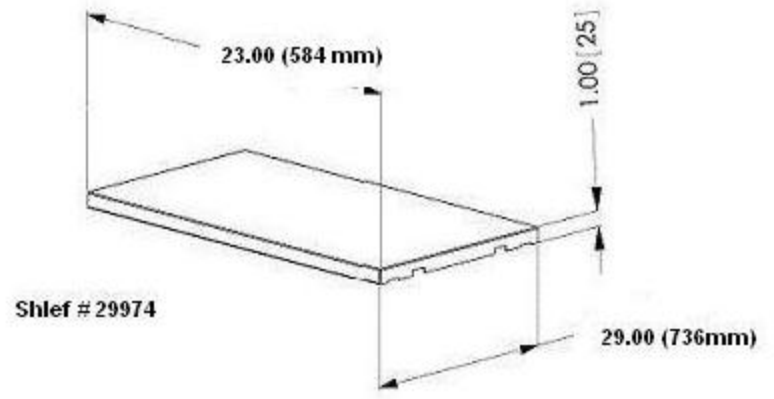

Double-Duty Storage Cabinet
 (Holds 1-30G (100L) or 1-55G(200L) and 12 5G safety cans)

25920 Roller Assembly