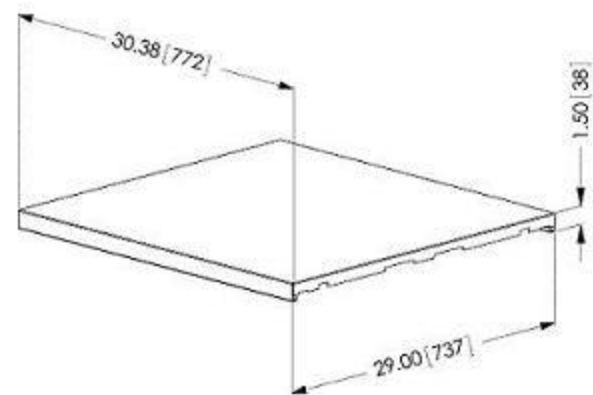

60 Gal / 227L

Shelf # 29944

Poly Tray # 29961
Capacity: 4.2 Gal/15.9L