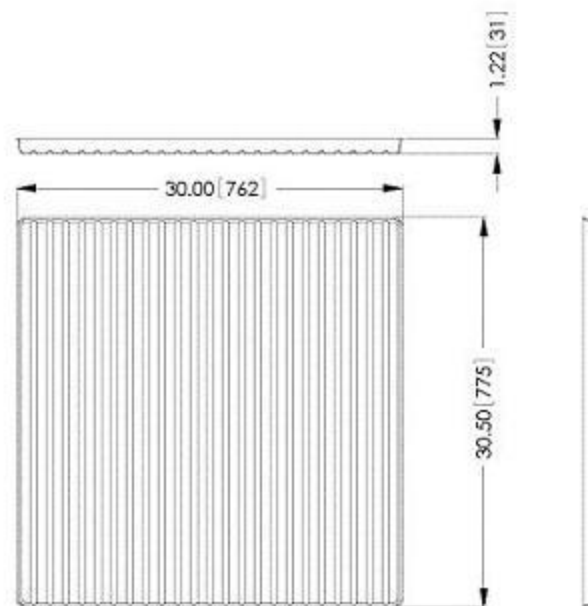

60 Gal / 227L

Shelf # 29944

Poly Tray # 29961
Capacity: 4.2 Gal/15.9L