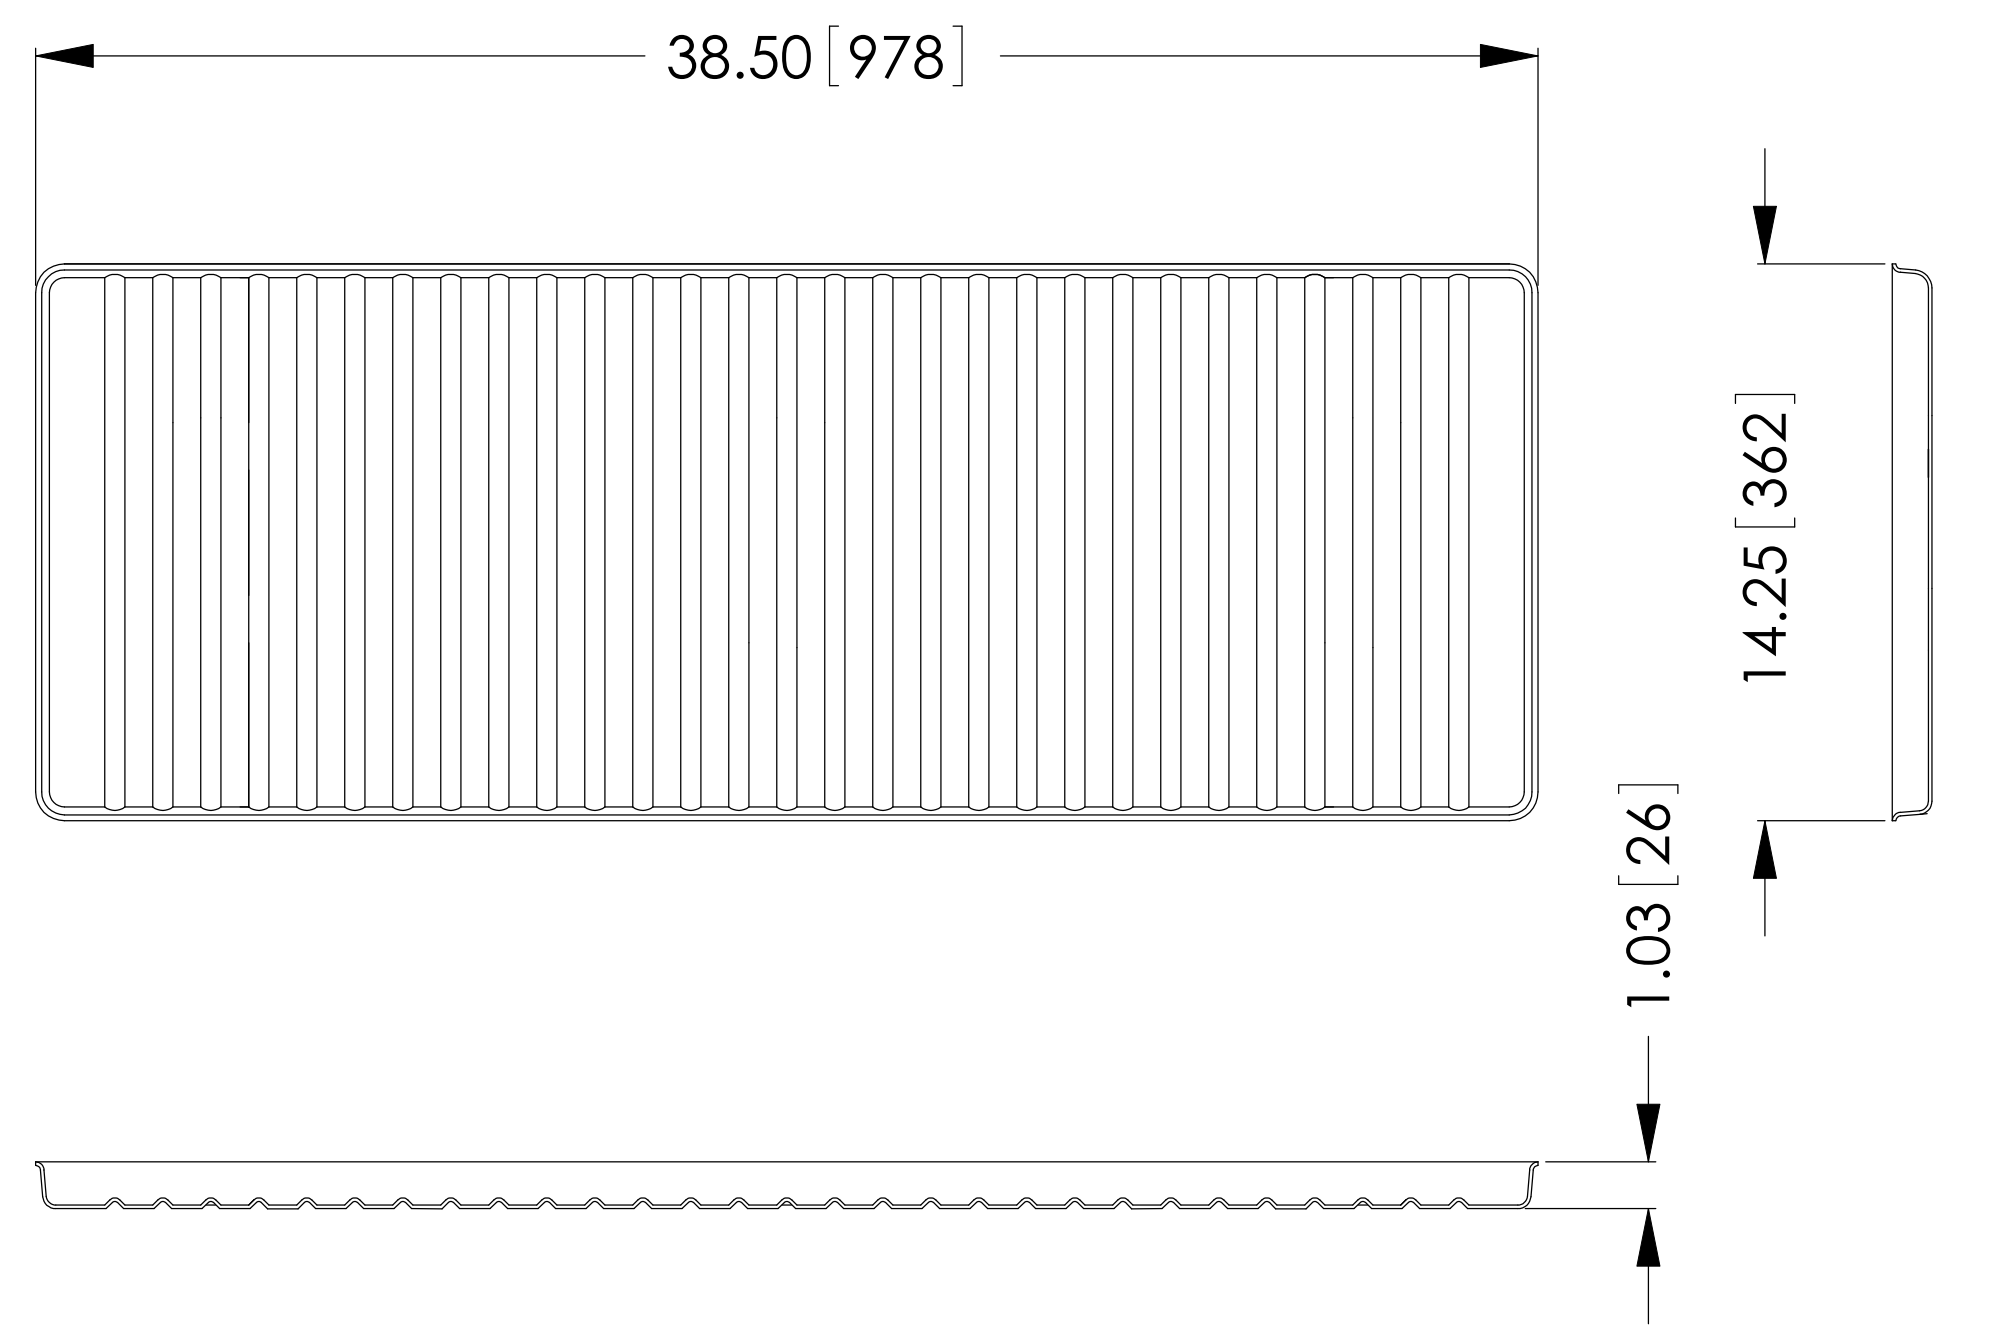

**Shelf # 29937**

**Poly Tray # 29962**  
Capacity: 2.2 Gal/8.3L