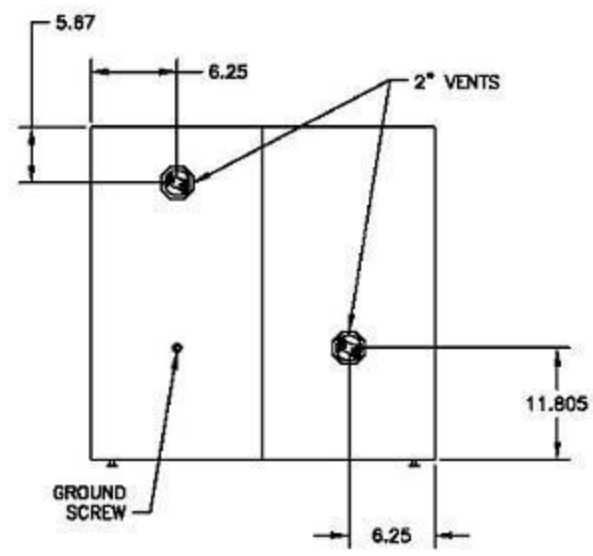

2-DOOR MODEL

SHELF # 29939

22 (83L) Gallon Under Counter Cabinet