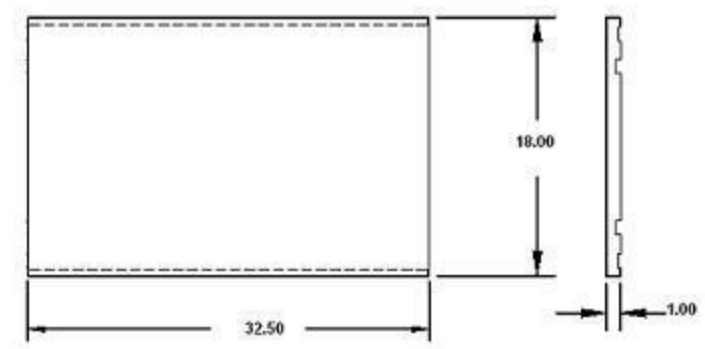

2-DOOR MODEL

SHELF # 29939

22 (83L) Gallon Under Counter Cabinet