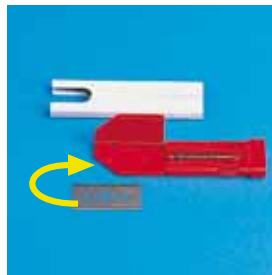

Classic pocket size knife. It is a SAFETY Cutter for all cutting jobs. The automatic blade retraction is designed to respond to any uncontrolled move, if and when the blade slider is NOT in the forward position – let go of the slider when making the cut! With stainless steel body. **For use by right- and lefthanders.** Handy and lightweight knife. With ice-chill-hardened 2-edge/4-point blade for maximum savings! “GS-TESTED FOR SAFETY”.

No. 444

No. 1444

HANDY No. 444
Installed Blade:

No. 45
0,30 mm

HANDY No. 1444
Installed Blade:

No. 145
stainless, 0,30 mm

Carefully pull the central mechanism away from the main body of the knife.

Lift the hinged blade cover and reverse, turn or replace the four cornered blade.