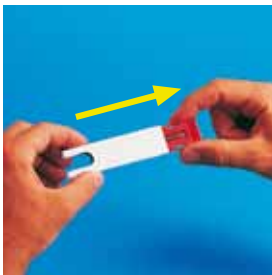

Classic pocket size knife. It is a SAFETY Cutter for all cutting jobs. The automatic blade retraction is designed to respond to any uncontrolled move, if and when the blade slider is NOT in the forward position – let go of the slider when making the cut! With stainless steel body. **For use by right- and lefthanders.** Handy and lightweight knife. With ice-chill-hardened 2-edge/4-point blade for maximum savings! “GS-TESTED FOR SAFETY”.

No. 444

No. 1444

HANDY No. 444
Installed Blade:

No. 45
0,30 mm

HANDY No. 1444
Installed Blade:

No. 145
stainless, 0,30 mm

Carefully pull the central mechanism away from the main body of the knife.

Lift the hinged blade cover and reverse, turn or replace the four cornered blade.